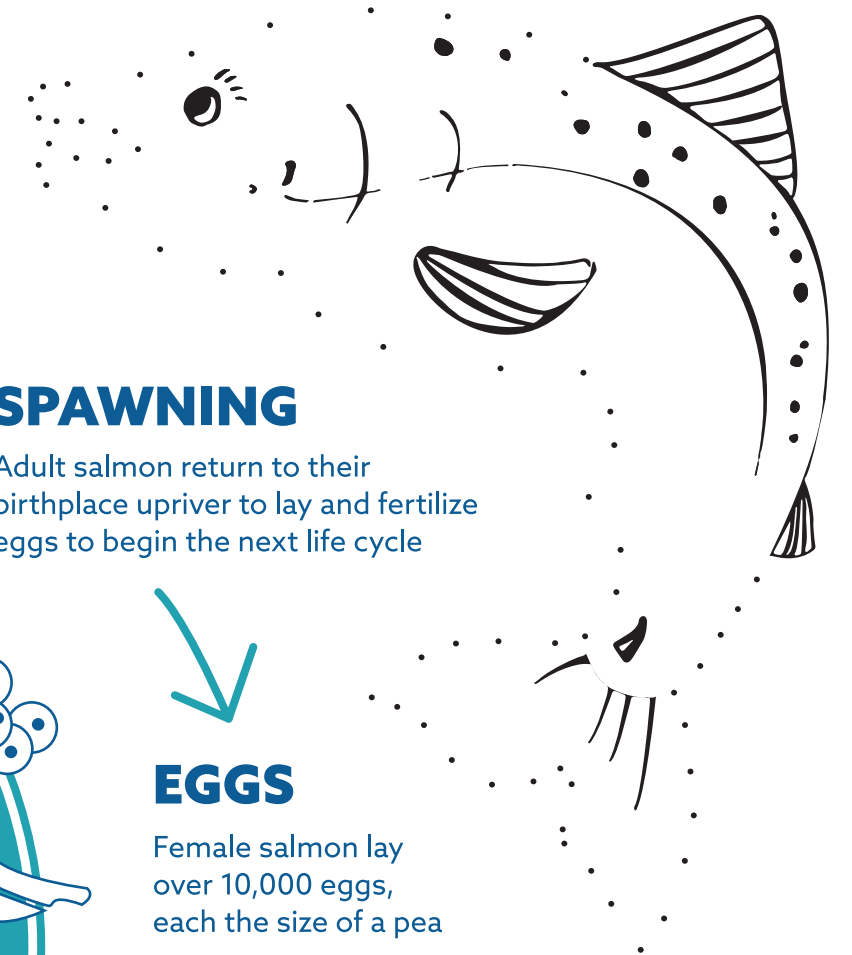

In a river-bank

Which part of a fish weighs the most?

The scales

What do you call a fish without an eye?

fish

Why did the salmon cross the road?

To get to the other tide

Why are fish so well educated?

Because they swim in schools

Who keeps the ocean clean?

Mermaids

What kind of fish do you eat with peanut butter?

Jellyfish

SALMON LIFE CYCLE

FINISH THE FISH

Connect the dots below

ADULT

Adult salmon live in the ocean for 3-5 years then travel up river to spawn

SPAWNING

Adult salmon return to their birthplace upriver to lay and fertilize eggs to begin the next life cycle

EGGS

Female salmon lay over 10,000 eggs, each the size of a pea