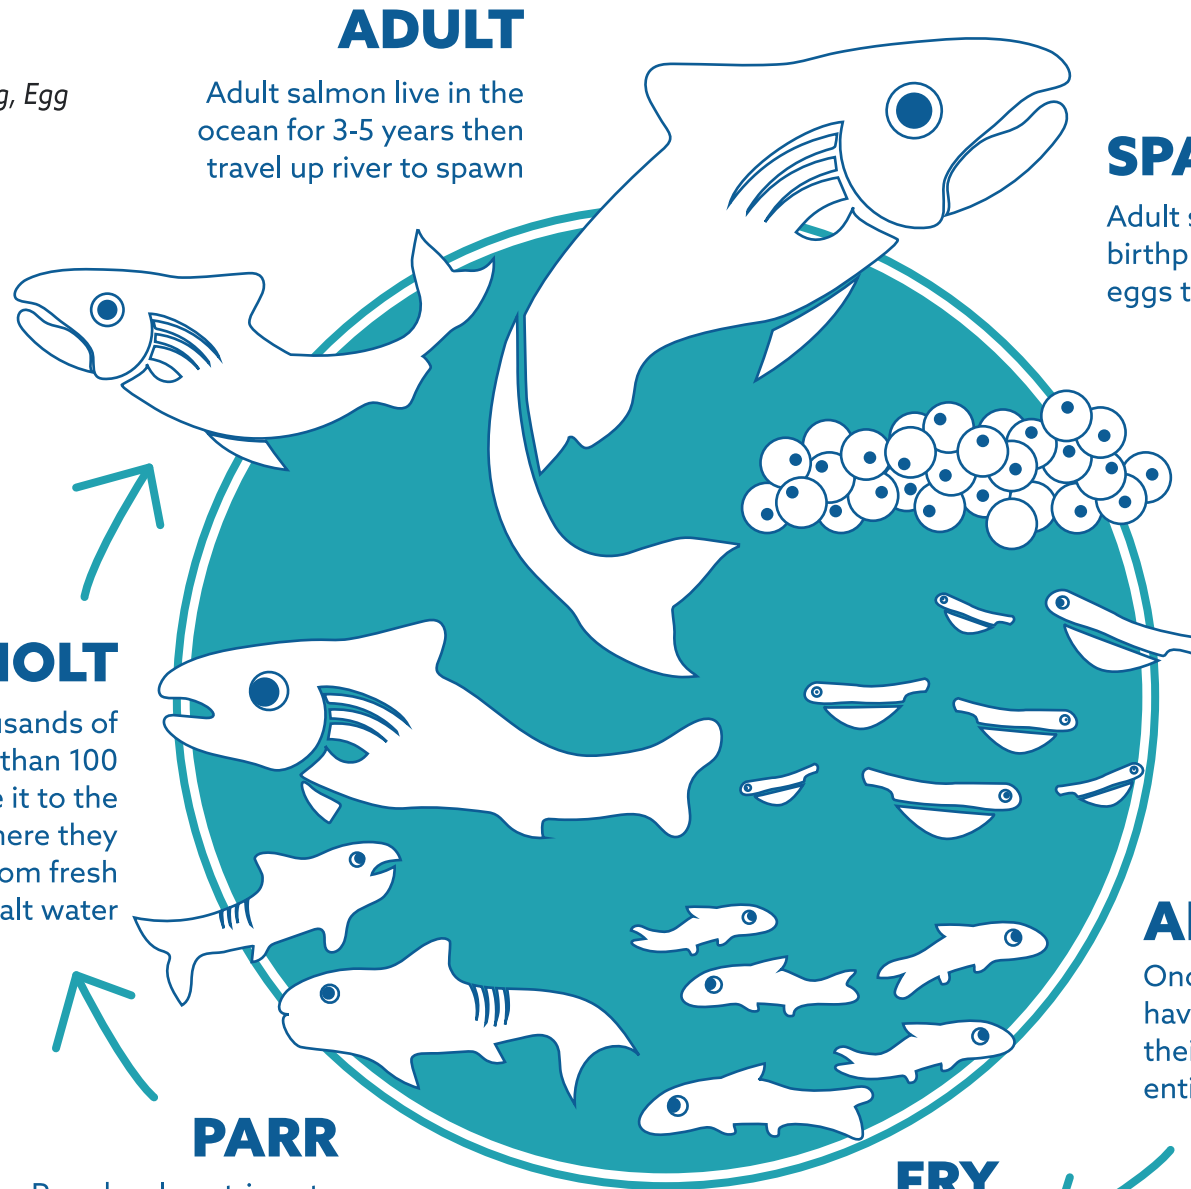

HI! I'M SAMMY

Do you know what sustainability is?

A FISH OUT OF WATER

Draw your own salmon. Give them a funny hat & cool glasses.

SUSTAINABLE

Sustainable fishing is making sure there is plenty of fish for the future by not depleting the fish population today

In a river-bank

Which part of a fish weighs the most?

The scales

What do you call a fish without an eye?

fish

Why did the salmon cross the road?

To get to the other tide

Why are fish so well educated?

Because they swim in schools

Who keeps the ocean clean?

Mermaids

What kind of fish do you eat with peanut butter?

Jellyfish

SALMON LIFE CYCLE

FINISH THE FISH

Connect the dots below

ADULT

Adult salmon live in the ocean for 3-5 years then travel up river to spawn

SPAWNING

Adult salmon return to their birthplace upriver to lay and fertilize eggs to begin the next life cycle

EGGS

Female salmon lay over 10,000 eggs, each the size of a pea